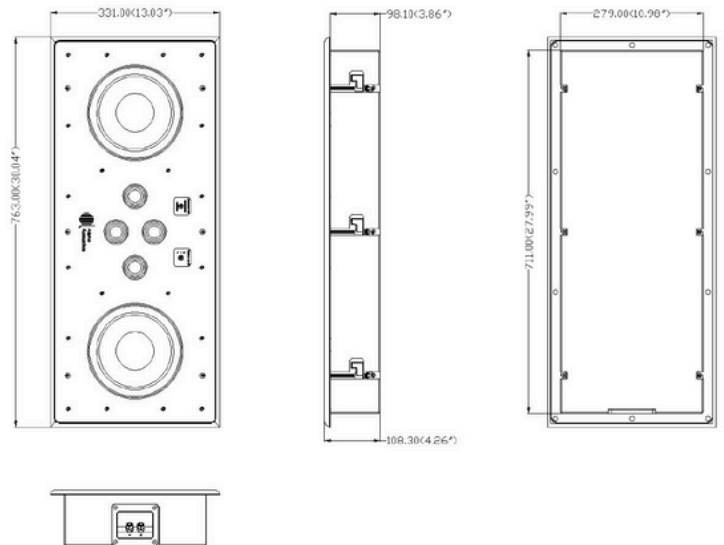

KRYM 84

2-Way behind the screen LCR
in-wall speakers for home cinema

FEATURES

- 2-way in wall speaker
- Adjustable high frequency switch
- Suitable for LCR application for home cinema
- Magnetic grille which can be painted for matching the interiors
- Easy to install
- Dual 8" drivers ensures punchy lows

KRYM 84 SPECIFICATIONS

Design	2-way In-wall
Frequency response	75 Hz - 20 kHz
Transducers	2 x 8" LF 4 X 1" HF (Silk dome)
Sensitivity	90 dB
Maximum SPL	116 dB
Impedance	4 Ω
Long term power	100 W
Max Amplifier Power	200 W
Amplifier recommendation	50 - 150W
Input Connectors	Banana plugs
Hole cut out size	711 (H) X 279 (W) X 98.1 (D) mm
Dimensions	763 (H) X 331 (W) X 108.3 (D) mm
Net weight	7 Kg