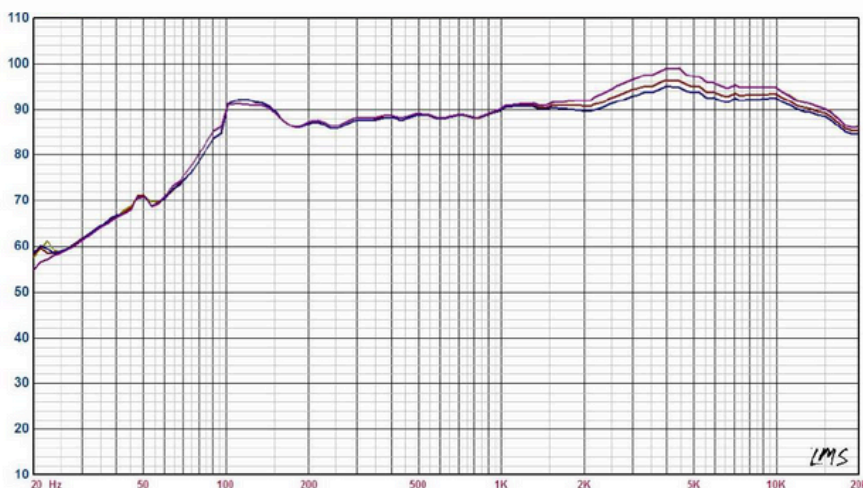

KRYM 84 SPECIFICATIONS

Design	2-way In-wall
Frequency response	75 Hz - 20 kHz
Transducers	2 x 8" LF 4 X 1" HF (Silk dome)
Sensitivity	90 dB
Maximum SPL	116 dB
Impedance	4 Ω
Long term power	100 W
Max Amplifier Power	200 W
Amplifier recommendation	50 - 150W
Input Connectors	Banana plugs
Hole cut out size	711 (H) X 279 (W) X 98.1 (D) mm
Dimensions	763 (H) X 331 (W) X 108.3 (D) mm
Net weight	7 Kg

FREQUENCY RESPONSE

APPLICATIONS

L-C-R / SURROUND SPEAKERS FOR PREVIEW THEATRES & HOME CINEMA

*Specifications subject to change without notice. 01/2023

Head Office

Alpha Acoustics
Vinecká 1,
293 01 Mladá Boleslav
Czech Republic
info@alphacoustics.com

EMEA Office

Alpha Acoustics DWC-LLC
BUILDING A3, Office No. DLC-BC-A3-3-OSSD6-04
Dubai South Business Center,
Dubai Logistics City
Dubai, United Arab Emirates