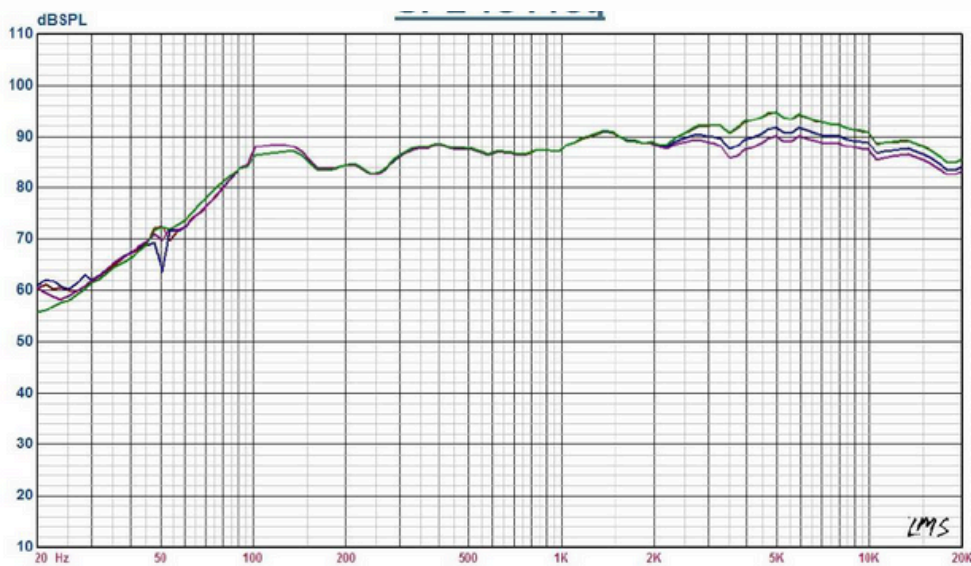

KRYM 82 SPECIFICATIONS

Design	2-way In-wall
Frequency response	80 Hz - 20 kHz
Transducers	1 x 8" LF 2 X 1" HF (Silk dome)
Sensitivity	89 dB (± 3)
Maximum SPL	113 dB
Impedance	4 Ω
Long term power	80 W
Max Amplifier Power	160 W
Amplifier recommendation	50 - 150W
Input Connectors	Banana plugs
Hole cut out size	525 (H) X 279 (W) X 98.1 (D) mm
Dimensions	577 (H) X 331 (W) X 108.3 (D) mm
Net weight	5 Kg

FREQUENCY RESPONSE

APPLICATIONS

L -C -R / SURROUND SPEAKERS FOR PREVIEW THEATRES / HOME CINEMA

*Specifications subject to change without notice. 01/2023

Head Office

Alpha Acoustics
Vinecká 1,
293 01 Mladá Boleslav
Czech Republic
info@alphacoustics.com

EMEA Office

Alpha Acoustics DWC-LLC
BUILDING A3, Office No. DLC-BC-A3-3-OSSD6-04
Dubai South Business Center,
Dubai Logistics City
Dubai, United Arab Emirates