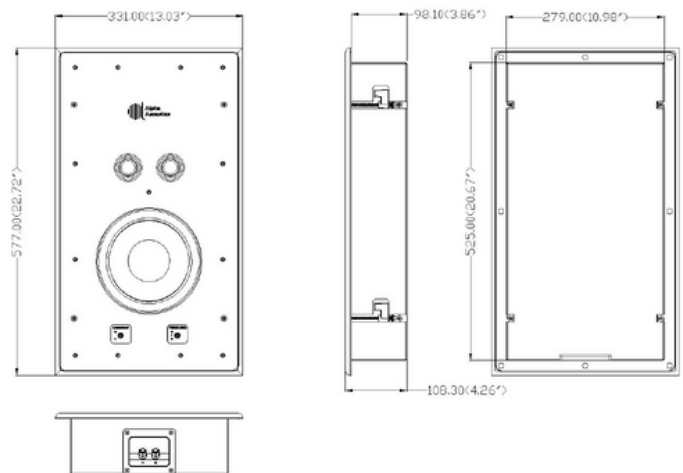

KRYM 82

2-Way Behind the screen
(LCR) / surround speakers for
home cinema

FEATURES

- 2-way in wall speaker
- Adjustable high frequency switch
- Adjustable bass levels
- Suitable as LCR for smaller rooms and surround speakers
- Magnetic grille with cloth mesh
- Easy to install
- Single 8" driver and triple 1" HF

KRYM 82 SPECIFICATIONS

Design	2-way In-wall
Frequency response	80 Hz - 20 kHz
Transducers	1 x 8" LF 2 X 1" HF (Silk dome)
Sensitivity	89 dB (± 3)
Maximum SPL	113 dB
Impedance	4 Ω
Long term power	80 W
Max Amplifier Power	160 W
Amplifier recommendation	50 - 150W
Input Connectors	Banana plugs
Hole cut out size	525 (H) X 279 (W) X 98.1 (D) mm
Dimensions	577 (H) X 331 (W) X 108.3 (D) mm
Net weight	5 Kg