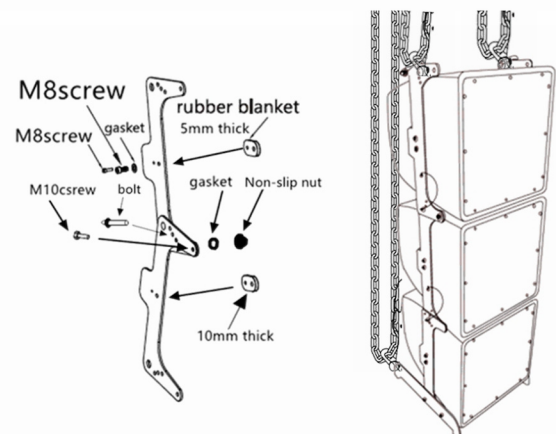

The 15"LF driver produces enough energy at the low end and the good frequency response makes it ideal for speech and music purposes.

The speakers are arrayable which makes it a perfect solution for stadiums where large listening fields need to be covered.

This speaker is most suitable in public areas where there is high footfall like stadiums, industries, beaches, factories and highways.